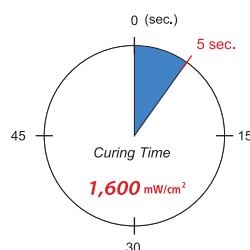

High Intensity
Output