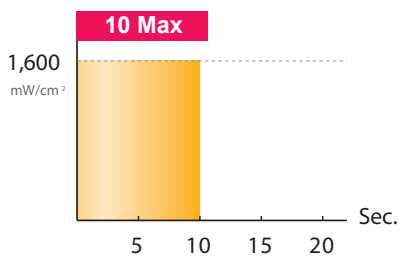

Features

- **OLED panel:** unique and advanced one-button control
- A high intensity of **1,600 mW/cm²** offers extremely short curing times of no more than **5 seconds**
- Cordless, highly portable and lightweight (only 155g)
- Unique ergonomic design: provides comfortable grip and easy-to-read OLED panel
- Durable one-piece aluminum design is robust and easy to disinfect
- High-performance lithium-ion battery technology:
 - A new fully charged battery provides 160 x 10-second cures
 - OLED panel conveniently indicates battery life and a countdown timer for the next needed charge
 - Battery can be fully recharged in 90 minutes
- **5 versatile curing modes** for every indications
- Easy to change the battery pack

Product Features

Simple & Intuitive
OLED ButtonHigh Intensity
OutputFast Charging
System (90min)

5 Curing Modes

5 Max:
Maximum light intensity output for 5 seconds

20 Pulse:
Pulses every 0.15 seconds for 20 seconds at maximum light intensity

10 Max:
Maximum light intensity output for 10 seconds

20 Soft:
An initial 10% output of maximum light intensity that gradually increases to full power in 10 seconds, followed by 10 seconds output at full power