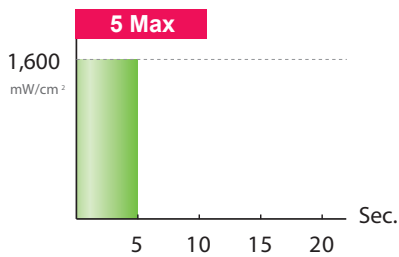

5 Curing Modes

5 Max:
Maximum light intensity output for 5 seconds