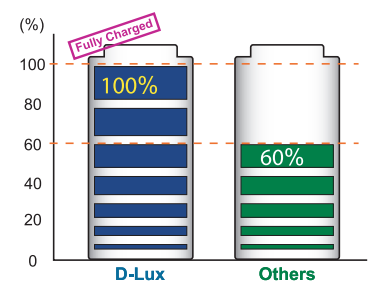

Features

- **OLED panel:** unique and advanced one-button control
- A high intensity of **1,600 mW/cm²** offers extremely short curing times of no more than **5 seconds**
- Cordless, highly portable and lightweight (only 155g)
- Unique ergonomic design: provides comfortable grip and easy-to-read OLED panel
- Durable one-piece aluminum design is robust and easy to disinfect
- High-performance lithium-ion battery technology:
 - A new fully charged battery provides 160 x 10-second cures
 - OLED panel conveniently indicates battery life and a countdown timer for the next needed charge
 - Battery can be fully recharged in 90 minutes
- **5 versatile curing modes** for every indications
- Easy to change the battery pack

Product Features

Simple & Intuitive
OLED ButtonHigh Intensity
OutputFast Charging
System (90min)

5 Curing Modes

5 Max:
Maximum light intensity output for 5 seconds

20 Pulse:
Pulses every 0.15 seconds for 20 seconds at maximum light intensity

10 Max:
Maximum light intensity output for 10 seconds

20 Soft:
An initial 10% output of maximum light intensity that gradually increases to full power in 10 seconds, followed by 10 seconds output at full power

20 Mid:
70% output of maximum light intensity for 20 seconds

Package

- **ITEM #4004-1001 Regular Kit**
 - D-Lux Handpiece & Charger
 - Accessories: Light Guide(11 × 11mm), Plastic Protector, Power Supply and Cord