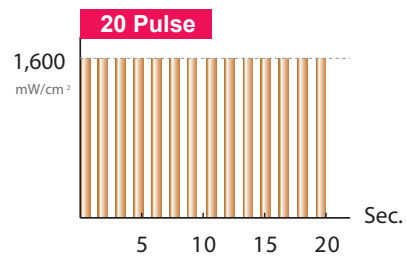

Features

- **OLED panel:** unique and advanced one-button control
- A high intensity of **1,600 mW/cm²** offers extremely short curing times of no more than **5 seconds**
- Cordless, highly portable and lightweight (only 155g)
- Unique ergonomic design: provides comfortable grip and easy-to-read OLED panel
- Durable one-piece aluminum design is robust and easy to disinfect
- High-performance lithium-ion battery technology:
 - A new fully charged battery provides 160 x 10-second cures
 - OLED panel conveniently indicates battery life and a countdown timer for the next needed charge
 - Battery can be fully recharged in 90 minutes
- **5 versatile curing modes** for every indications
- Easy to change the battery pack

Product Features

Simple & Intuitive
OLED ButtonHigh Intensity
OutputFast Charging
System (90min)

5 Curing Modes

5 Max:
Maximum light intensity output for 5 seconds

20 Pulse:
Pulses every 0.15 seconds for 20 seconds at maximum light intensity

10 Max:
Maximum light intensity output for 10 seconds

20 Soft:
An initial 10% output of maximum light intensity that gradually increases to full power in 10 seconds, followed by 10 seconds output at full power