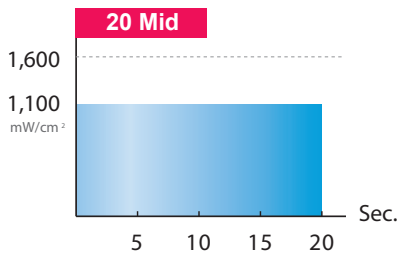

Features

- **OLED panel:** unique and advanced one-button control
- A high intensity of **1,600 mW/cm²** offers extremely short curing times of no more than **5 seconds**
- Cordless, highly portable and lightweight (only 155g)
- Unique ergonomic design: provides comfortable grip and easy-to-read OLED panel
- Durable one-piece aluminum design is robust and easy to disinfect
- High-performance lithium-ion battery technology:
 - A new fully charged battery provides 160 x 10-second cures
 - OLED panel conveniently indicates battery life and a countdown timer for the next needed charge
 - Battery can be fully recharged in 90 minutes
- **5 versatile curing modes** for every indications
- Easy to change the battery pack

Product Features

Simple & Intuitive
OLED ButtonHigh Intensity
OutputFast Charging
System (90min)

5 Curing Modes

5 Max:
Maximum light intensity output for 5 seconds

20 Pulse:
Pulses every 0.15 seconds for 20 seconds at maximum light intensity

10 Max:
Maximum light intensity output for 10 seconds

20 Soft:
An initial 10% output of maximum light intensity that gradually increases to full power in 10 seconds, followed by 10 seconds output at full power