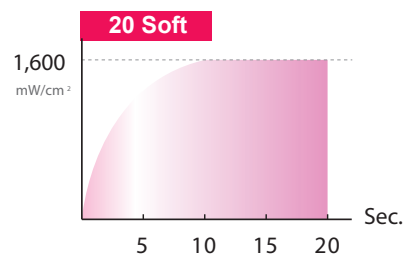

Product Features

Simple & Intuitive
OLED ButtonHigh Intensity
OutputFast Charging
System (90min)

5 Curing Modes

5 Max:
Maximum light intensity output for 5 seconds

20 Pulse:
Pulses every 0.15 seconds for 20 seconds at maximum light intensity

10 Max:
Maximum light intensity output for 10 seconds

20 Soft:
An initial 10% output of maximum light intensity that gradually increases to full power in 10 seconds, followed by 10 seconds output at full power