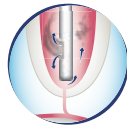

STERI. IRRIGATION TIPS-SIDE OPEN TYPE

- Disposable Endodontic & Periodontal Irrigation Tips with Safety.
- Unique design with a side-port for superior effectiveness and patient comfort in irrigating root canals and periodontal pockets.
- Pre-sterilized by E.O Gas.
- Use with Lure Lock Syringes.
- Side-Port and Closed-end Irrigation tips.

PERIODONTAL POCKETS

- Side-port design make an effective irrigate pockets and closed, rounded tip can reduce the risk of tissue damage.

ROOT CANALS

- Side-port dispersal can create an upward flushing motion for the complete root canal preparations and cleanse the gingival sulci fully without damaging tissue.

size	Color	ITEM No.
31G (0.27 x 25mm)	Clear White	951-101
30G (0.30 x 25mm)	Yellow	951-102
28G (0.36 x 25mm)	Blue Green	951-103

(Pkg. of 50)

IRRIGATION TIPS-END OPEN TYPE

- Disposable Endodontic & Periodontal Irrigation tips
- Use with Lure Lock Syringes.
- Thoroughly irrigate root canal preparations.
- Round end tip can prevent the secondary injury during the use.
- Widest selection of tips: 6 sizes from 18G to 27G.