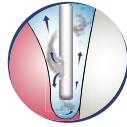

STERI. IRRIGATION TIPS-SIDE OPEN TYPE

- Disposable Endodontic & Periodontal Irrigation Tips with Safety.
- Unique design with a side-port for superior effectiveness and patient comfort in irrigating root canals and periodontal pockets.
- Pre-sterilized by E.O Gas.
- Use with Lure Lock Syringes.
- Side-Port and Closed-end Irrigation tips.

PERIODONTAL POCKETS

- Side-port design make an effective irrigate pockets and closed, rounded tip can reduce the risk of tissue damage.

ROOT CANALS

- Side-port dispersal can create an upward flushing motion for the complete root canal preparations and cleanse the gingival sulci fully without damaging tissue.

size	Color	ITEM No.
31G (0.27 x 25mm)	Clear White	951-101
30G (0.30 x 25mm)	Yellow	951-102
28G (0.36 x 25mm)	Blue Green	951-103

(Pkg. of 50)

IRRIGATION TIPS-END OPEN TYPE

- Disposable Endodontic & Periodontal Irrigation tips
- Use with Lure Lock Syringes.
- Thoroughly irrigate root canal preparations.
- Round end tip can prevent the secondary injury during the use.
- Widest selection of tips: 6 sizes from 18G to 27G.