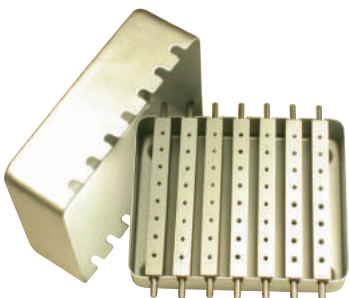

- Type A**
- ITEM #717-103 Yellow
 - ITEM #717-105 Beige
 - ITEM #717-106 Blue
 - Dimensions: 77 x 13 x 33m/m (W x H x D)

Type A

- Type B**
- ITEM #717-203 Yellow
 - ITEM #717-205 Beige
 - ITEM #717-206 Blue
 - Dimensions: 76 x 12 x 37mm (W x H x D)
 - 14 Holes
 - Fits both FG and RA types.

Type B

GERMICIDE ROUND BUR BOX

ITEM #915-001

- Contains perforated insert for drainage.
- Practical & Durable.
- 1 Basin bowl/ 1 Perforated insert/ 1 Cover.
- Diameter: 75m/m, Height: 35m/m

AL BOX FOR BUR HOLDER(W/7 INSERTS)

- ITEM # 831-001
- Holds 24 High Speed Burs & 32 Low Speed Burs.
 - Interchangeable Inserts. Versatile.
 - Easy to transport.
 - Dimensions : 125 x 53 x 130m/m (W x H x D)

MAGNETIC BUR BLOCK(SQUARE-8 HOLE)