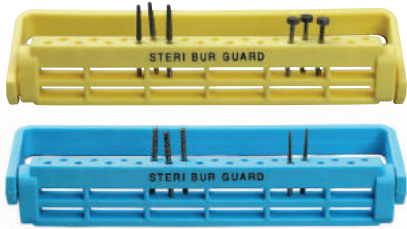

- Holds 9 Friction Grip(high speed) Burs & 3 Right Angle(low speed) Burs
- Durable Aluminum
- Dimensions: 45 x 32 x 25 m/m (W x H x D)

BUR BLOCK

Type A

- ITEM # 832-001

- Holds 48 Friction Grip (high speed) Burs.
- Durable Aluminum.
- Dimensions: 77 x 7 x 40m/m (W x H x D)

Type B

- ITEM # 832-002

- Holds 48 Right Angle(low speed) Burs.
- Durable Aluminum.
- Dimensions: 77 x 7 x 40m/m (W x H x D)

Type C

- ITEM # 832-003

- Holds 24 Friction Grip (high speed) Burs & 24 Right Angle(low speed) Burs.
- Durable Aluminum.
- Dimensions: 77 x 7 x 40m/m (W x H x D)

STERI BUR GUARD(22 HOLE)

- ITEM #716-103 Yellow
- ITEM #716-106 Blue
- Fits 22 latch & friction grip burs
- Lid does not allow the burs to fall out of the stand.
- Diameter: 75m/m, Height: 35m/m

MAGNETIC BUR BLOCK(OBLONG-14 HOLE)

- Type A**
- ITEM #717-103 Yellow
 - ITEM #717-105 Beige
 - ITEM #717-106 Blue
 - Dimensions: 77 x 13 x 33m/m (W x H x D)

Type A

- Type B**
- ITEM #717-203 Yellow
 - ITEM #717-205 Beige
 - ITEM #717-206 Blue
 - Dimensions: 76 x 12 x 37mm (W x H x D)
 - 14 Holes
 - Fits both FG and RA types.