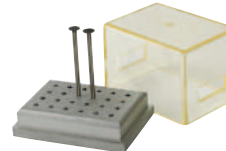

BUR BLOCK W/COVER

Type A

- ITEM # 836-001
-  
- Holds 24 Friction Grip(high speed) Burs.
- Durable Aluminum with Plastic Cover.
- Remove Plastic Cover before Autoclave.
- Dimensions: 60 x 45 x 44m/m (W x H x D)

Type D

- ITEM # 836-004
-  
- Holds 36 Friction Grip(high speed) Burs.
- Durable Aluminum with Plastic Cover.
- Remove Plastic Cover before Autoclave.
- Dimensions: 60 x 45 x 50m/m (W x H x D)

Type E

- ITEM # 836-005
-  
- Holds 36 Right Angle(low speed) Burs.
- Durable Aluminum with Plastic Cover.
- Remove Plastic Cover before Autoclave.
- Dimensions: 60 x 45 x 50m/m (W x H x D)

STERI BUR BLOCK W/COVER

Type A

- ITEM #837-001
-  
- Holds 24 Friction Grip(high speed) Burs.
- Both plastic cover and bur block are Autoclavable.
- Dimensions : 60 x 45 x 44m/m(W x H x D)

Type B

- ITEM #837-002
-  
- Holds 24 Right Angle(low speed) Burs.
- Both plastic cover and bur block are Autoclavable.
- Dimensions : 60 x 45 x 44m/m(W x H x D)

Type C

- ITEM #837-003
-  
- Holds 12 Friction Grip(high speed) Burs & 12 Right Angle(low speed) Burs.
- Both plastic cover and bur block are Autoclavable.
- Dimensions : 60 x 45 x 44m/m(W x H x D)

Type D